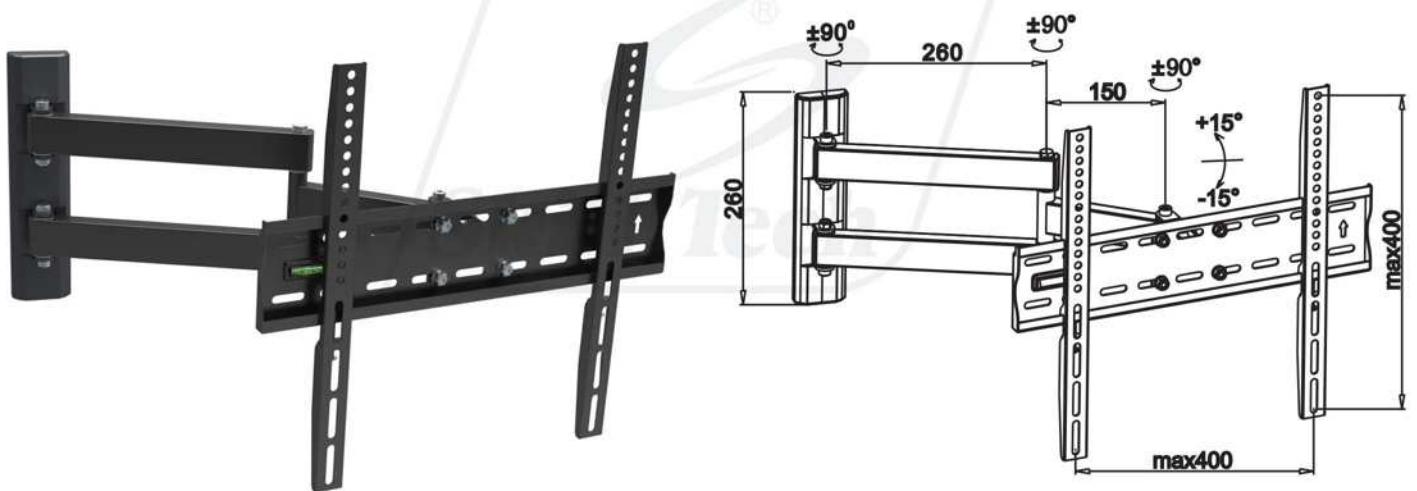

SH 44P

Swivel Led/Curved Wall Mount
Fits most 23"~55"

New Design,
New Experience

- | | | | | | | | | |
|--|--|--|--|---|--|---|--|---|
| 
Weight Capacity
40 Kgs | 
Screen Size
23"-55" | 
Swivel Range
±90° | 
VESA Compatible
400x400 | 
Profile to Wall
70 - 480mm | 
Tilt Range
5° - (-12°) | 
Curved Monitor | 
Direction Indicator | 
Cable Management |
|--|--|--|--|---|--|---|--|---|